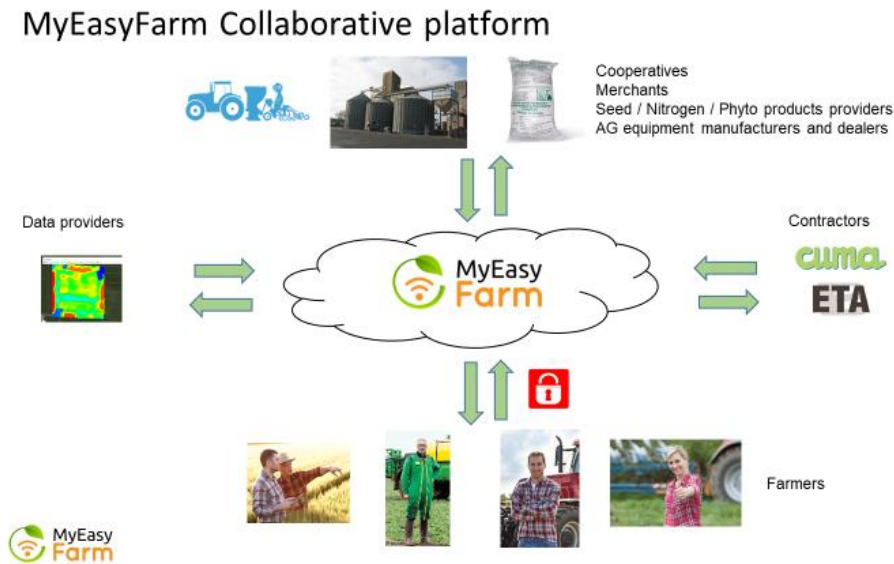

VillagebyCA Reims, November 10th 2019

MyEasyFarm enrichs its Collaborative platform for Cooperatives and Contractors

MyEasyFarm, the AgTech Cloud platform for Data aggregation and transfer with Ag machines, enrichs its Collaborative capabilities for Cooperatives and Contractors.

The collaborative version of the MyEasyFarm platform allows 2 or more users to collaborate in real time and exchange Ag data, with a secured and controlled access driven by the farmer.

This allows Cooperative advisors to prepare on behalf of farmer users their fields, prescription maps and any advises and digitally made them available to each farmer.

Farmers keeps control of his data and can choice to share part of his agronomic data with his cooperative (Yield maps, agricultural cycles, ...).

This also allows fields and tasks digital transfers (to be completed, outcomes) between farmers and Contractors, smoothing their relationships and data exchanges.